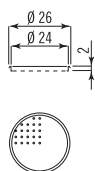

Ø 26 cm  
Altezza *Height* 2 cm

**S Ø 36**

**150 €**

Scolapiatti tondo Ø 36 cm, in acciaio inossidabile AISI 304 con satinatura argento. Adatto per vasca tonda Ø 35 cm  
*Round drainer Ø 36 cm, made in AISI 304 stainless steel with silver satin finish. It's suitable for round bowls Ø 35 cm*

Ø 36 cm  
Altezza *Height* 2 cm

**S Ø 41**

**170 €**

Scolapiatti tondo Ø 41 cm, in acciaio inossidabile AISI 304 con satinatura argento. Adatto per vasca tonda Ø 40 cm  
*Round drainer Ø 41 cm, made in AISI 304 stainless steel with silver satin finish. It's suitable for round bowls Ø 40 cm*

Ø 41 cm  
Altezza *Height* 2 cm

Dimensioni  
Measurements

**TL Ø 36**

**320 €**

Tagliere tondo Ø 36 cm, in legno di teak. Adatto per vasca tonda Ø 35 cm  
*Round chopping board Ø 36 cm, made in Teak wood. It's suitable for round bowls Ø 35 cm*